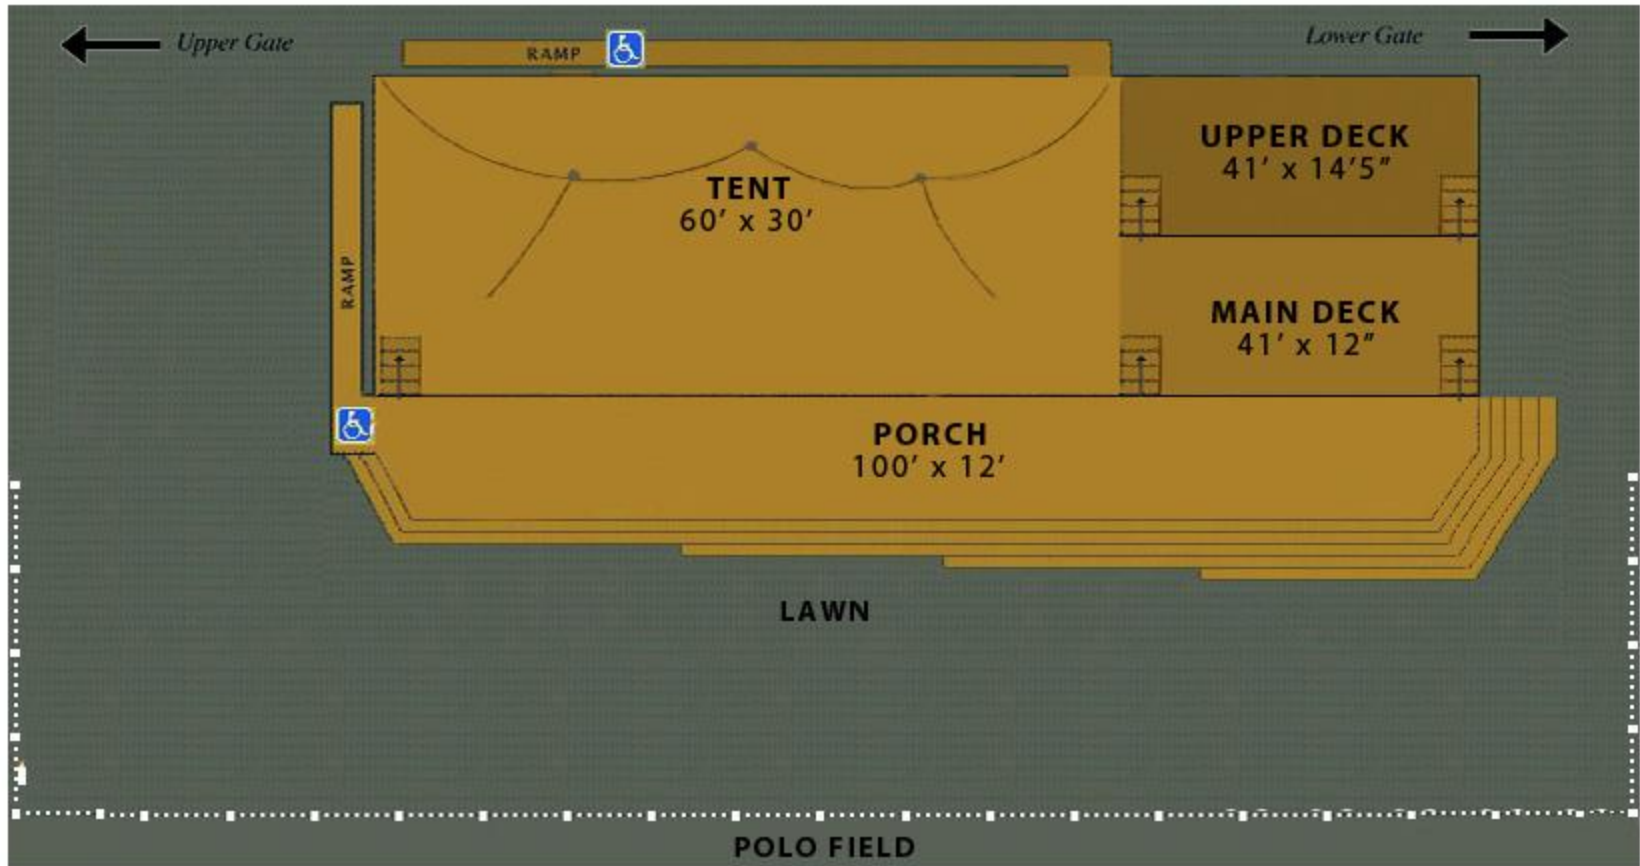

Pavilion at Newport Polo Club