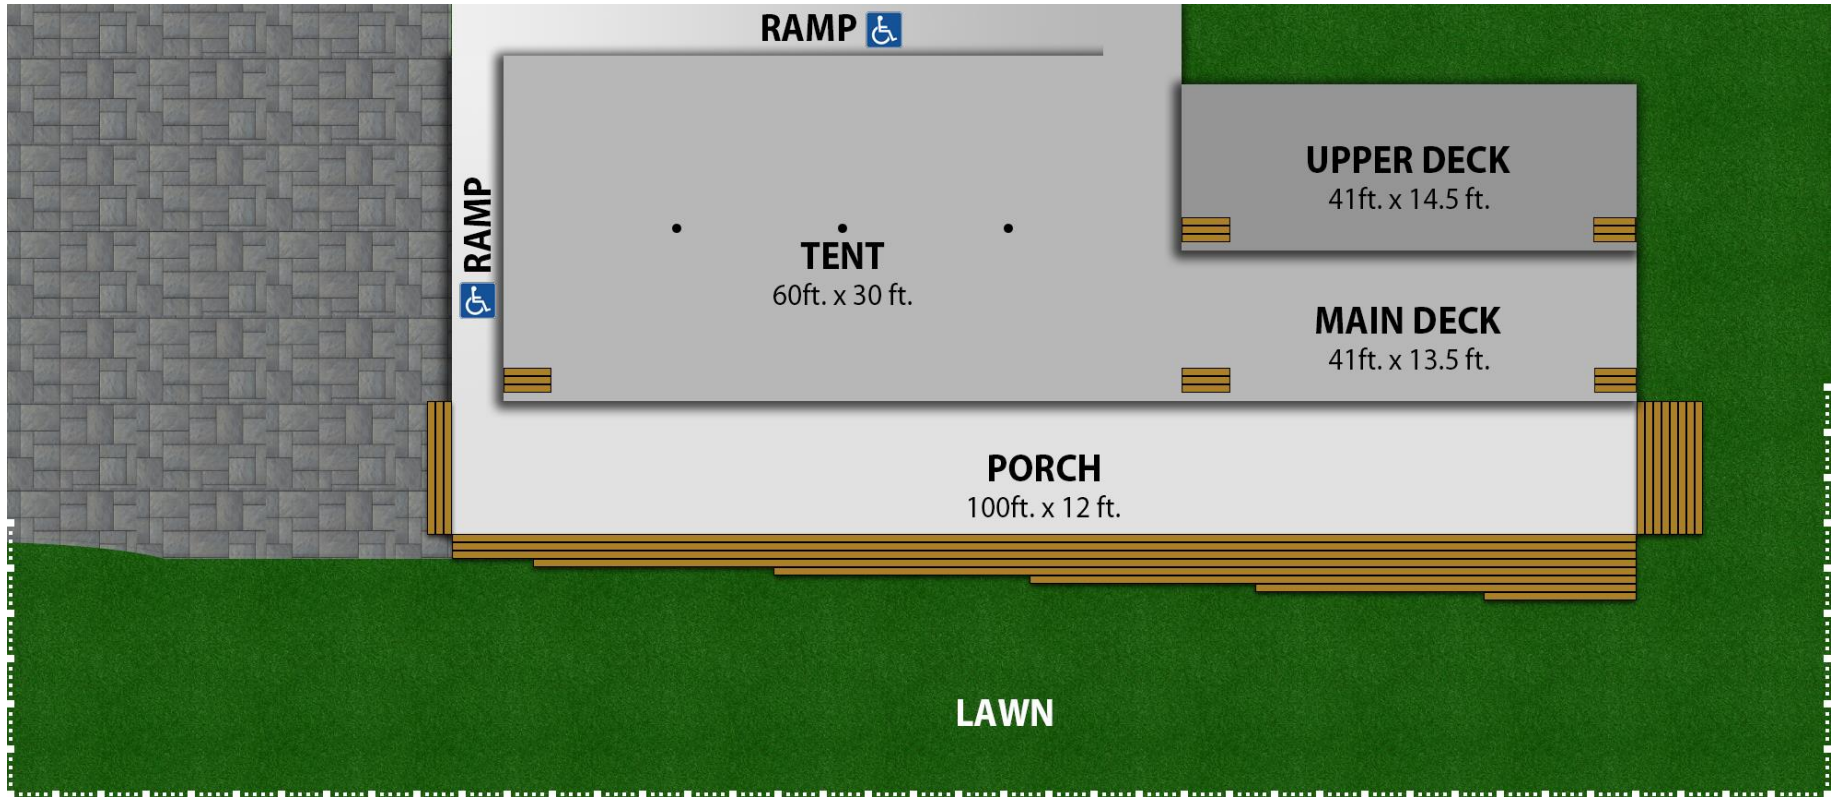

Pavilion at Newport Polo Club